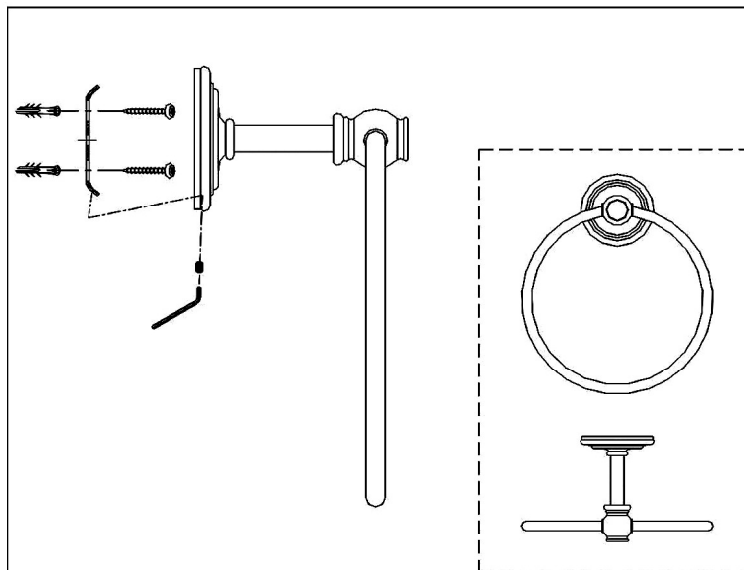

INSTALLATION INSTRUCTIONS

1. Install the metal bracket onto the wall.
2. Attach and secure (by set screw using Allen key) the holder onto the wall bracket.

Towel Ring

TY FOBARE
Bath Lighting & Accessories